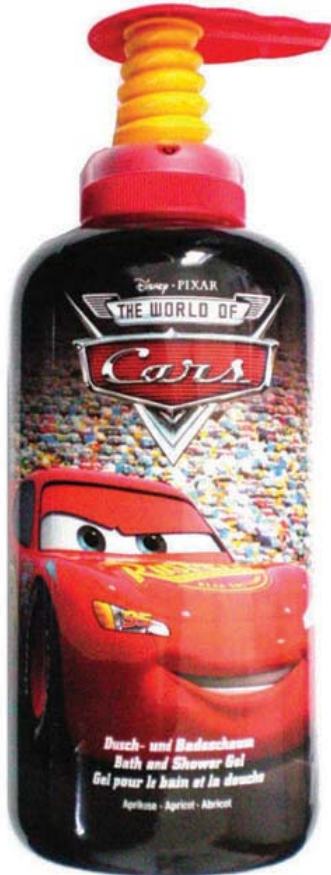

MC-10384

Hello Kitty Flowers 3D Bathfoam 300ml

MC-00800

Sponge Bob Bath & Shower Gel 1ltr

MC-00801

Sponge Bob Bath & Shower Gel 300ml

MC-00810

Sponge Bob 3D Shower Gel "Surfer" 250ml