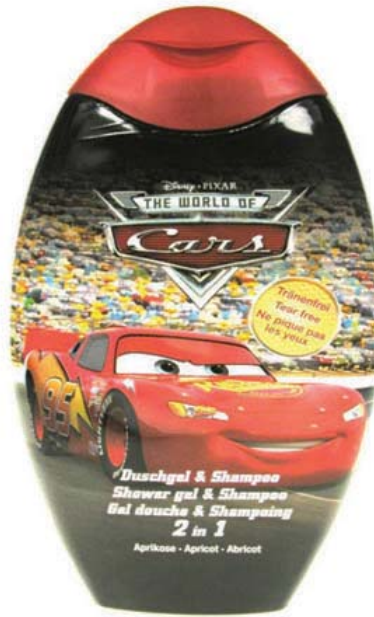

MC-00742

MC-00744

MC-00749